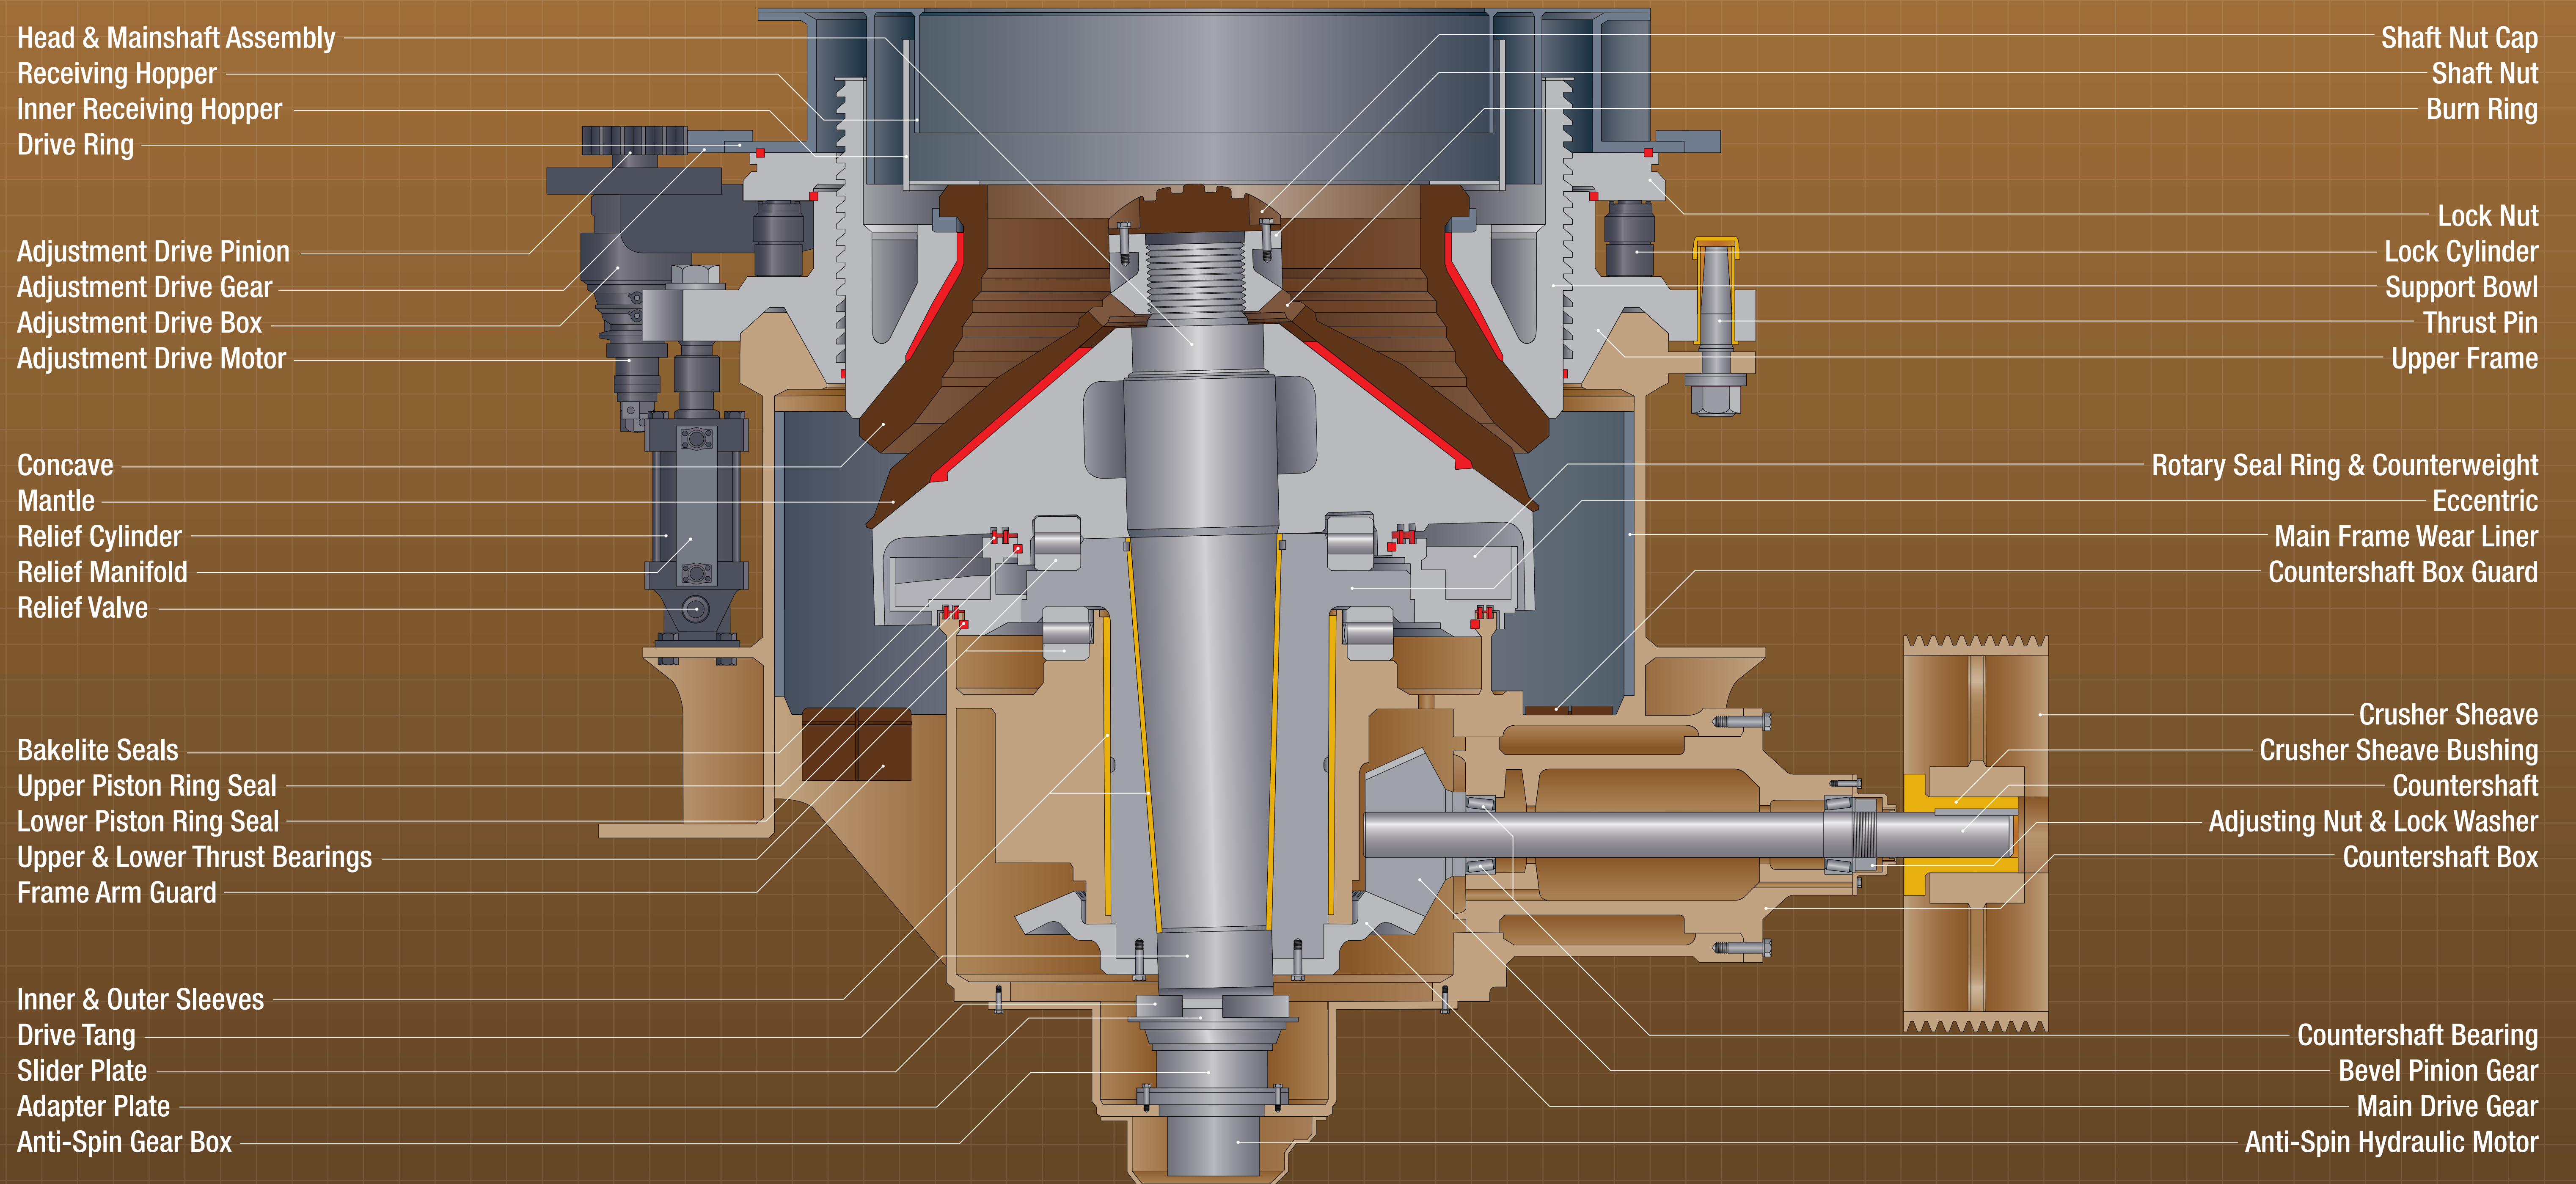

Excel Premium Components

Telsmith® Cone Crushers

S™ & FC™ Models: 36 S™ & FC™ • 48 S™ & FC™ • 52 S™ & FC™ • 57 S™ & FC™ • 66 S™ & FC™

SBS™ Models: 38 SBS™ • 44 SBS™ • 52 SBS™ • 57 SBS™ • 68 SBS™

EXCELLENCE
SINCE 1929

+1.309.347.6155 • Toll Free 800.523.9129

sales@ExcelFoundry.com

ExcelFoundry.com

EXCEL
FOUNDRY
& MACHINE

Manufactured Solutions > Delivered