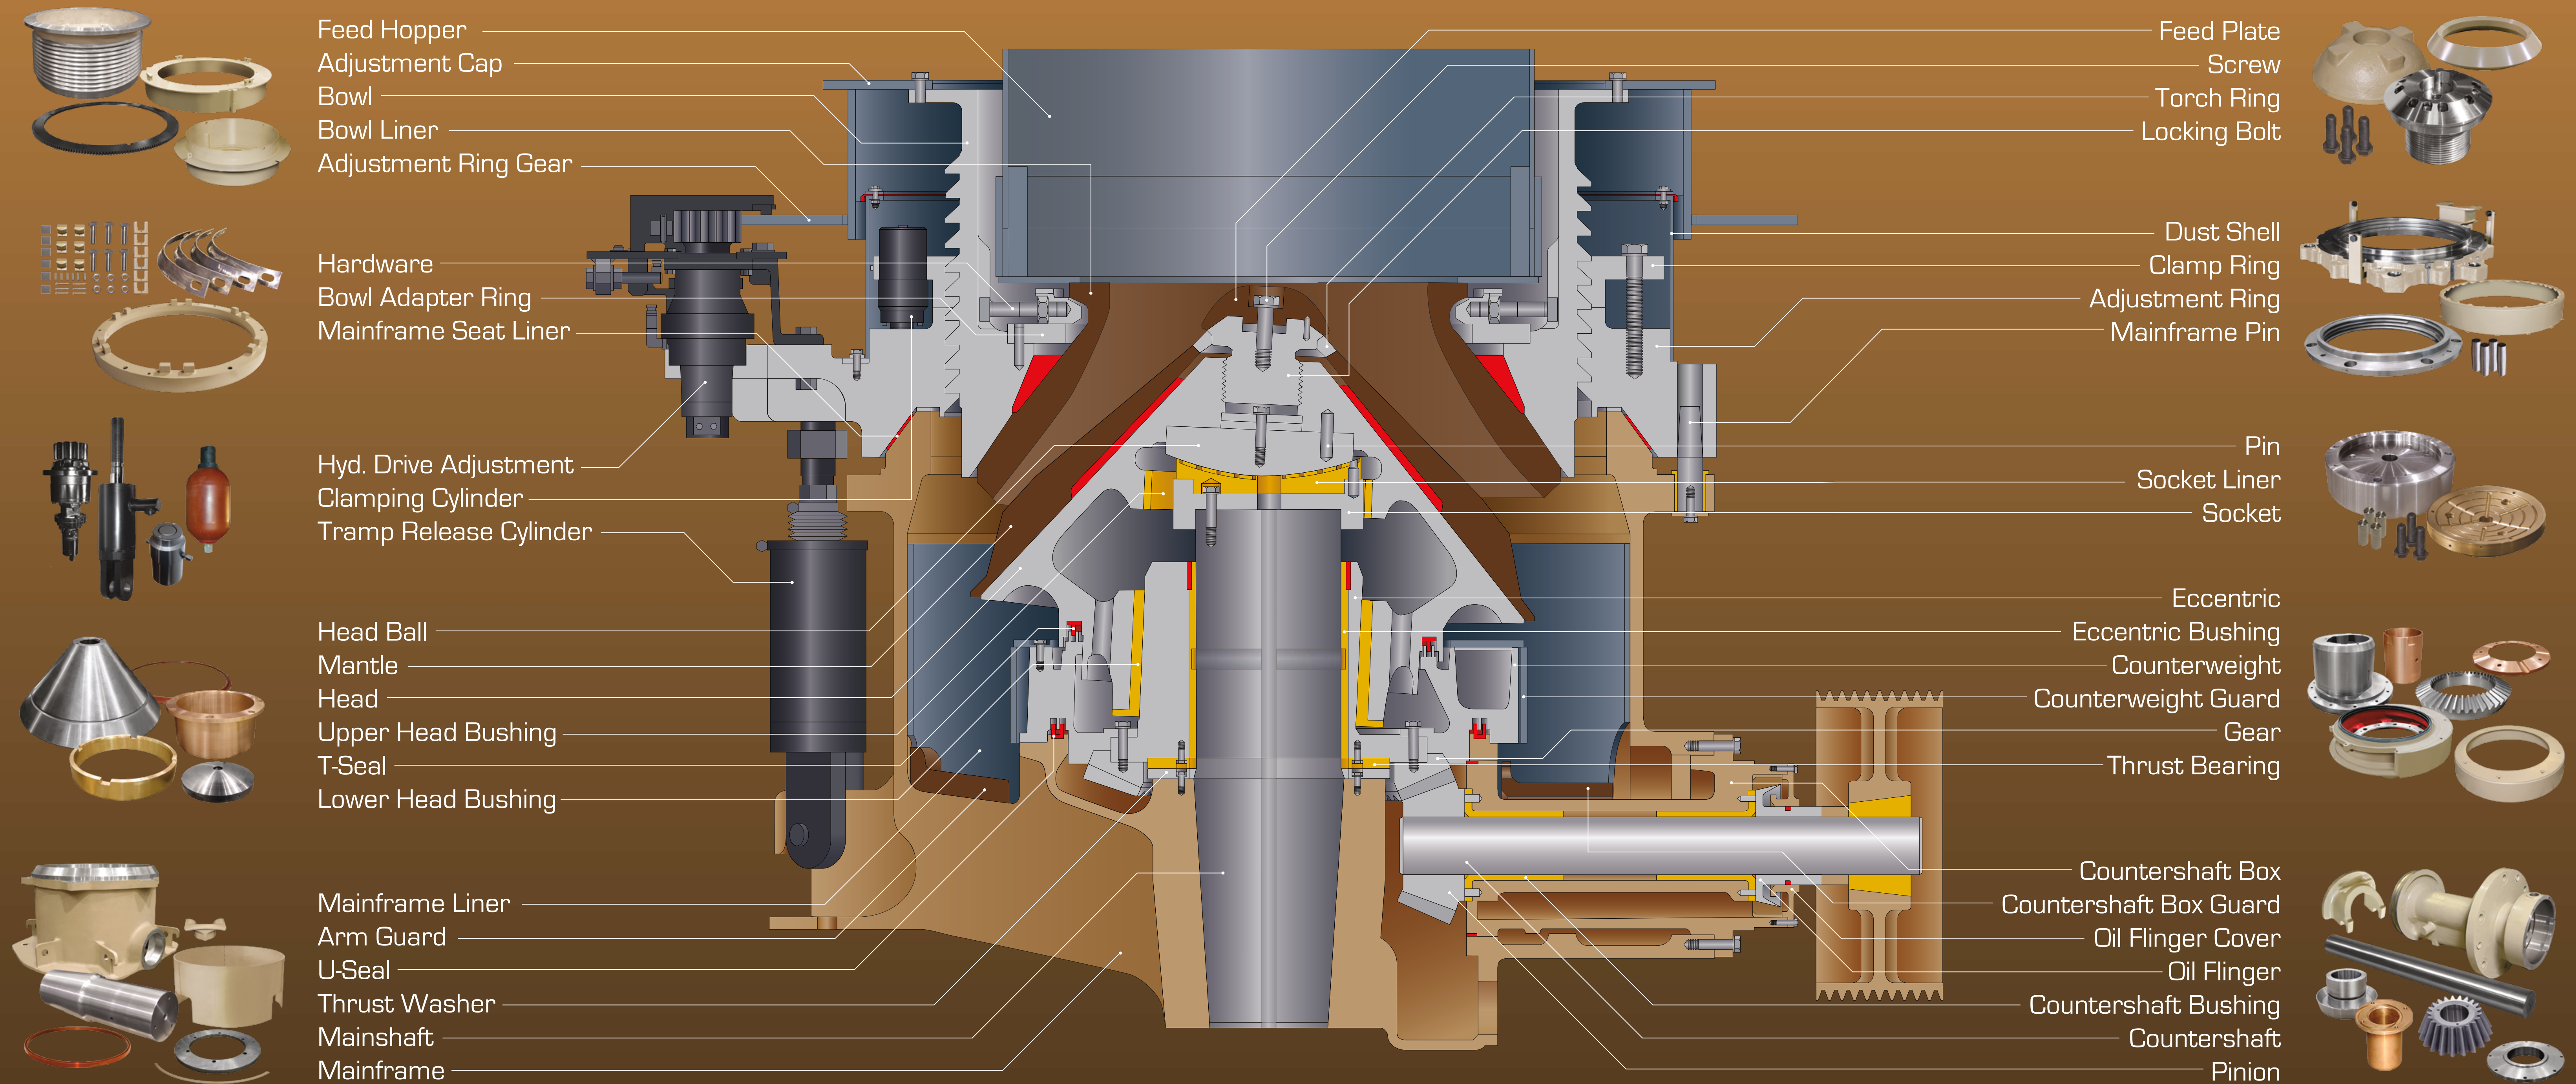

Excel Premium Components

HP® Cone Crushers HP200™ • HP300™ • HP400™ • HP500™ • HP700™ • HP800™ • HP4™ • HP5™

EXCELLENCE
SINCE 1929

+1.309.347.6155 • Toll Free 800.523.9129

sales@ExcelFoundry.com

ExcelFoundry.com