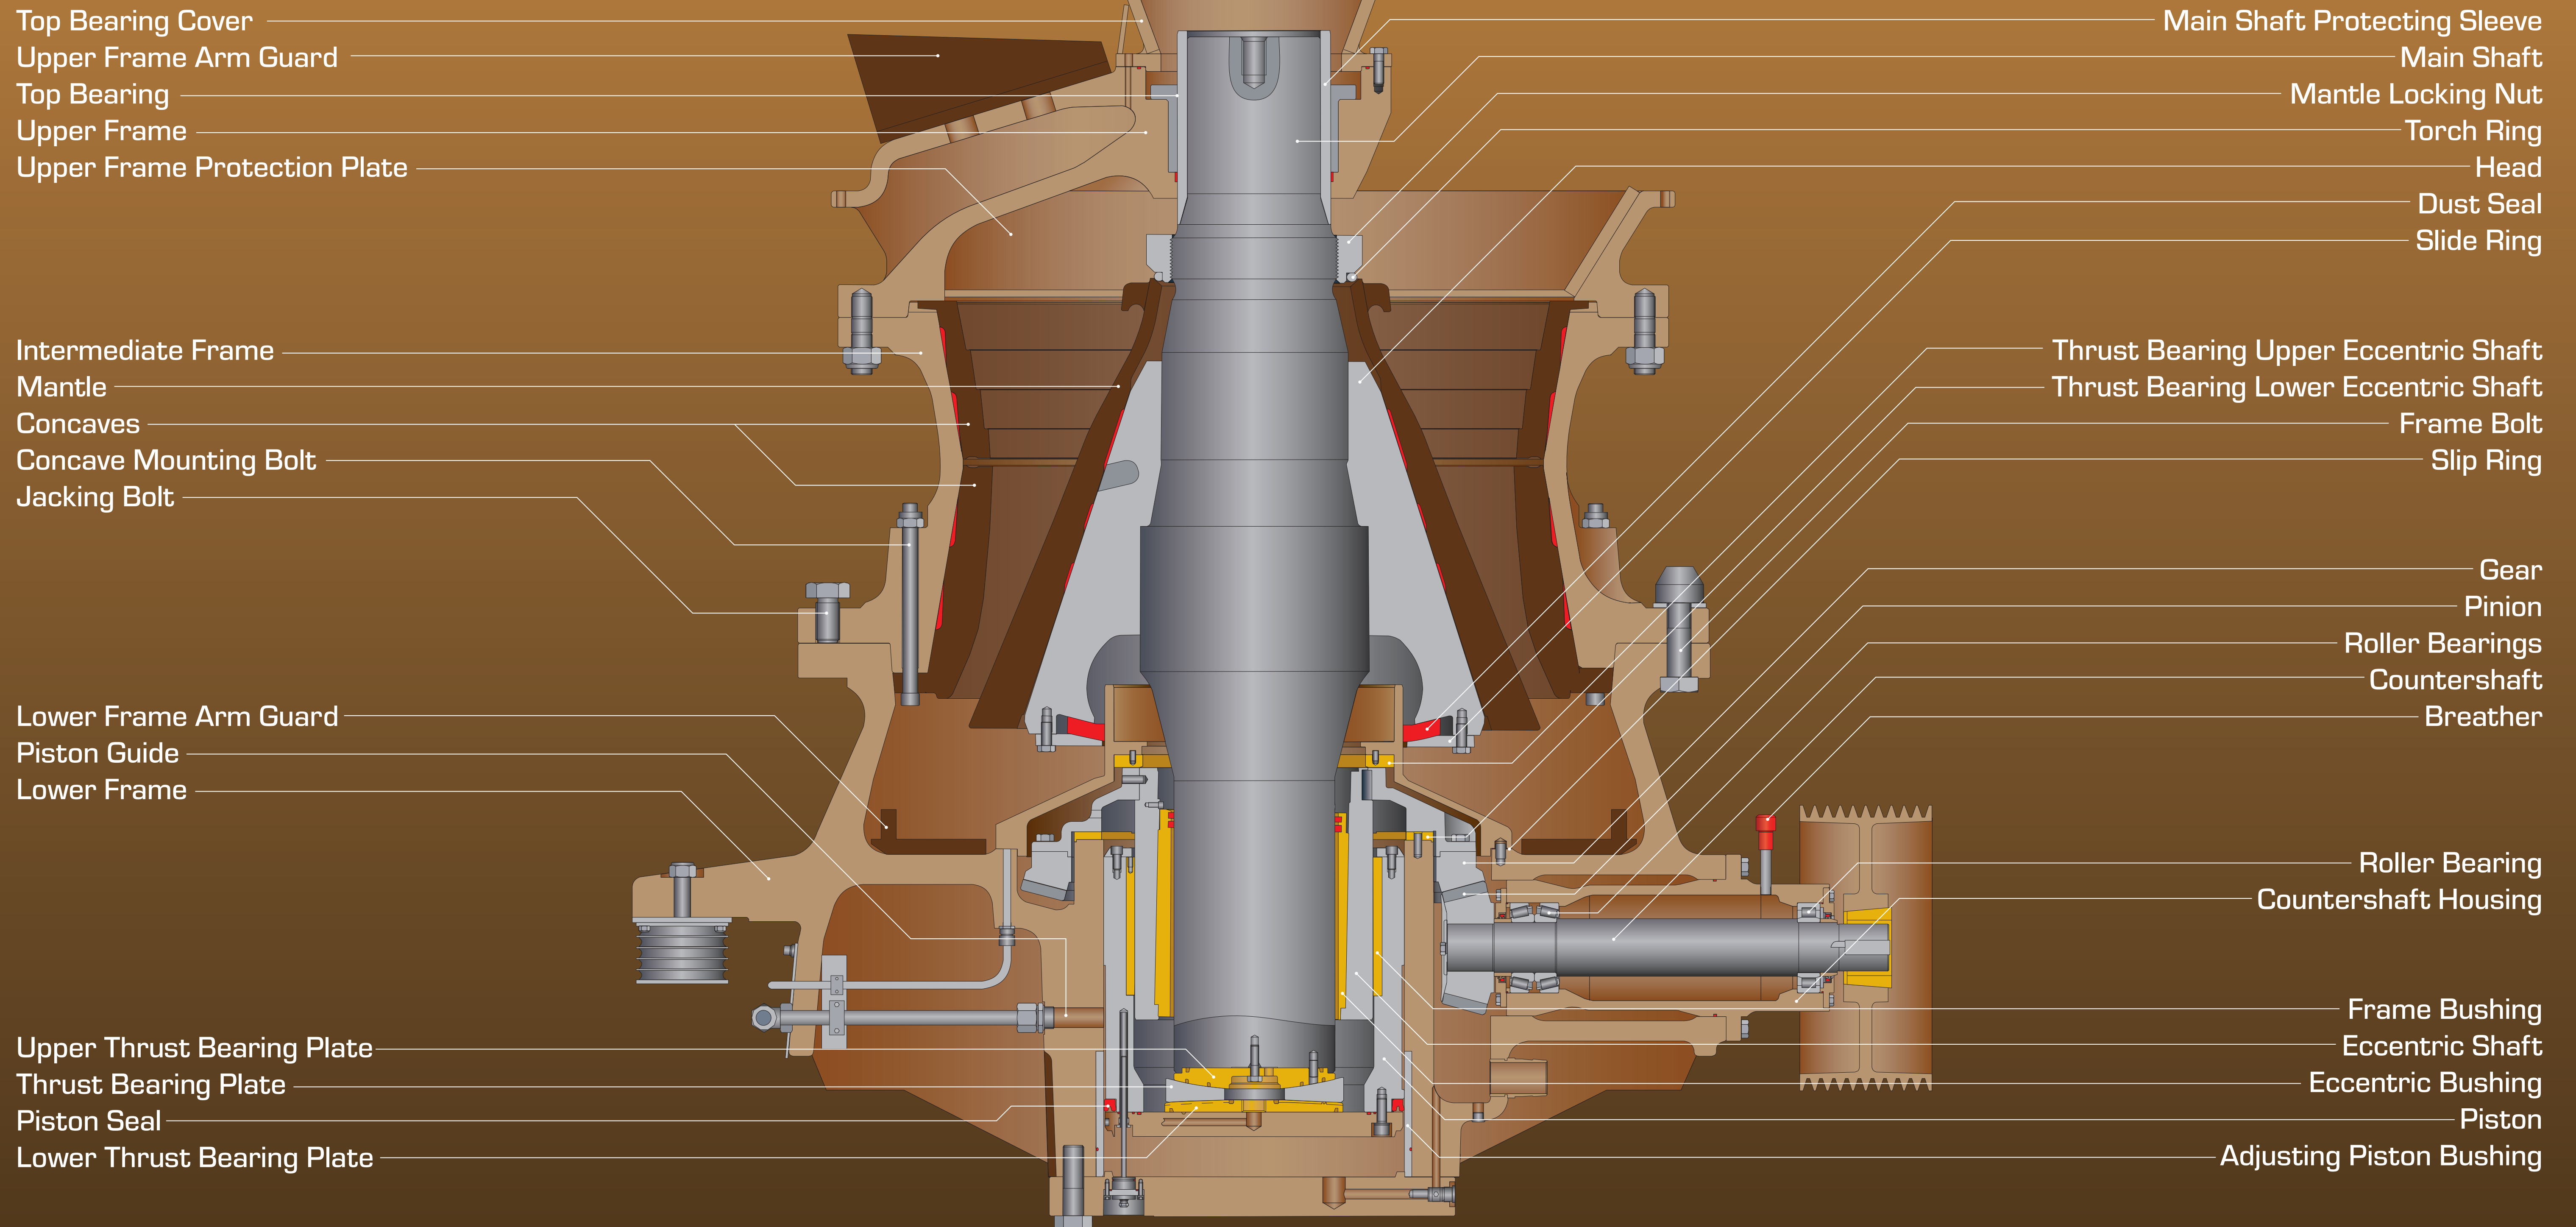

Excel Premium Components

GP Series® Cone Crushers G8™ • G11™ • G12™ • G15™ • GP100™ • GP200™ • GP300™ • GP500™ • GP550™

EXCELLENCE
SINCE 1929

+1.309.347.6155 • Toll Free 800.523.9129

sales@ExcelFoundry.com

ExcelFoundry.com

© 2016 FLSmith A/S. All rights reserved.