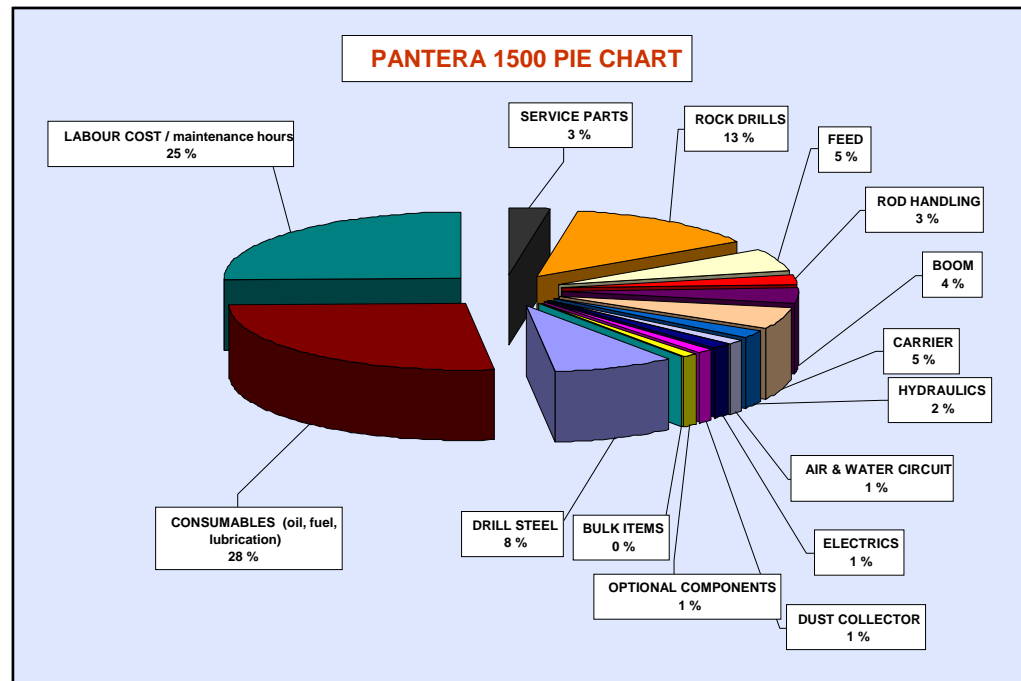

Fleet Management

Fleet performance enhancement

Fleet Management

Levels of fleet maintenance response

Fleet Management

Machine Lifecycle Operating Costs, MLOC

Fleet Management

Machine Lifecycle Operating Costs, MLOC

MLOC provides a tool which will guide a person without intimate knowledge of conditions and maintenance procedures to generate realistic estimates of operational costs for equipment in specific conditions