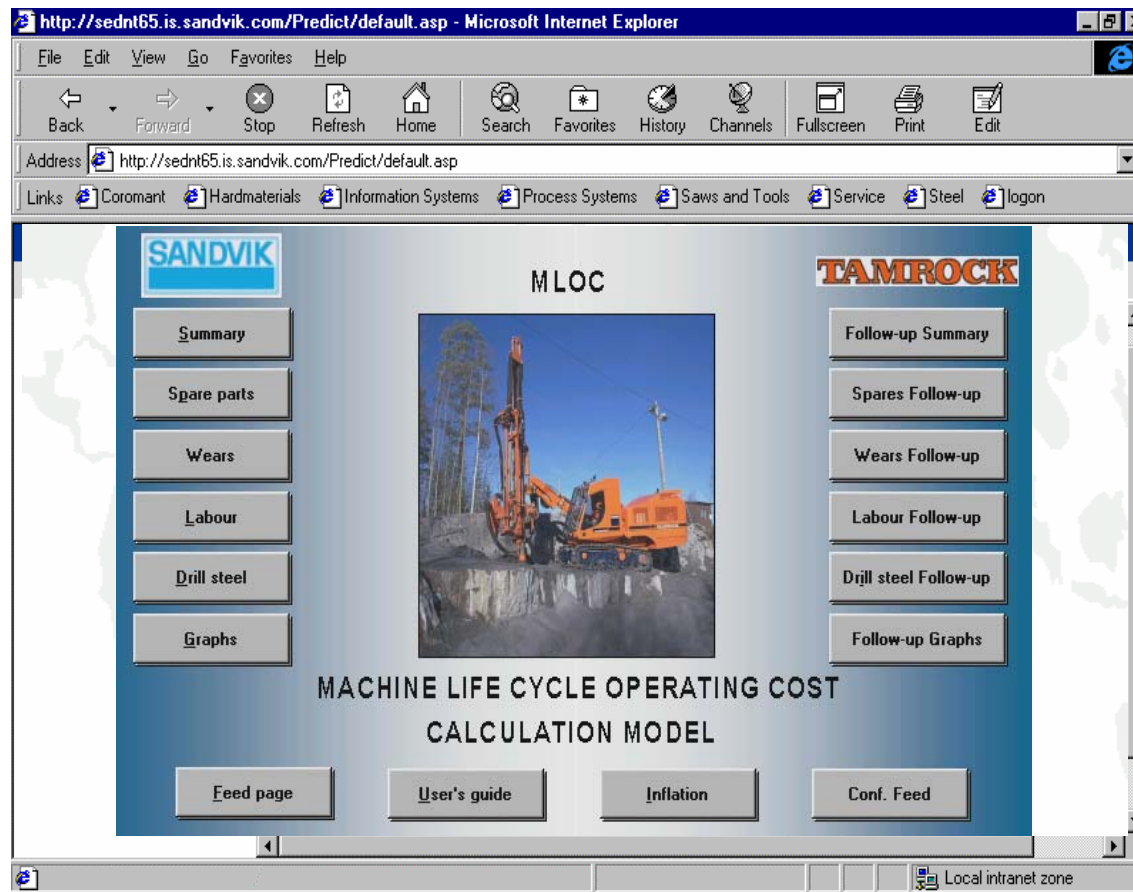

Fleet Management

Fleet performance enhancement

Fleet Management

Levels of fleet maintenance response

Fleet Management

Machine Lifecycle Operating Costs, MLOC

Fleet Management

Machine Lifecycle Operating Costs, MLOC

MLOC provides a tool which will guide a person without intimate knowledge of conditions and maintenance procedures to generate realistic estimates of operational costs for equipment in specific conditions